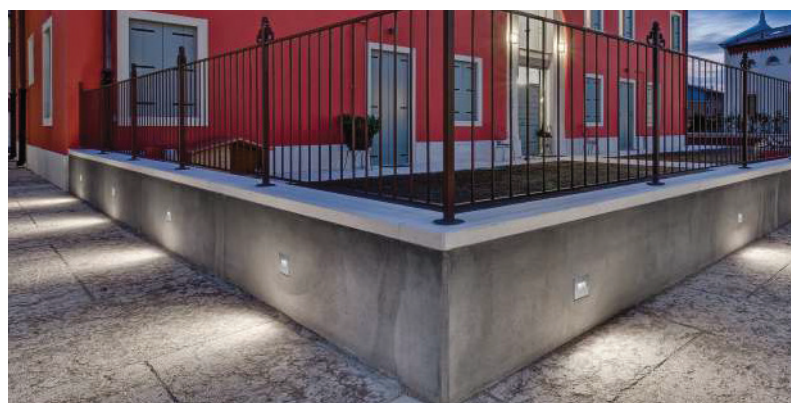

INSERT+ ZERO

- GR-94 / Metallic grey / Textured
- AN-96 / Anthracite gray / Textured
- WH-87 / White / Textured

YouTube video

Wall recessed luminaire, for indoor and outdoor comprising:

- Painted die-cast aluminium housing
- Diffuser in flat glass, internally frosted
- Silicone gasket
- Standard power supply already included
- Stainless steel locking screws
- 503 standard recessed box included in the product
- The fitting is suitable for through-wiring