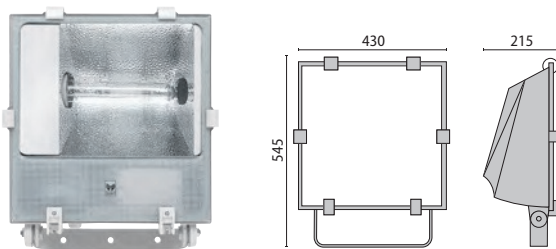

LEO S/M

IK09 15J xx7

LAMPHOLDER	WATTAGE	ILCOS	LBS	COLOUR/ RAL	CLASS		KELVIN	COS ϕ $\geq 0,9$	EEI	OPTIC	OPTIC BEAM	LIGHTSOURCE LUMEN OUTPUT	LUMINAIRE LUMEN OUTPUT	LIFETIME	L	°C	PART NUMBER	REMARKS	EURO	
Discharge - magnetic ballast 230 V 50 Hz																				
E40	1x150 W	ST-MT	HST-HIT	94	I	-	•	-	-	S/M	-	-	-	-	-	-	-	05056694		
E40	1x150 W	ST	HST	94	I	-	•	-	-	S/M	-	-	-	-	-	-	-	07042794		
E40	1x250 W	ST-MT	HST-HIT	94	I	-	•	-	-	S/M	-	-	-	-	-	-	-	05056794		
E40	1x250 W	ST	HST	94	I	-	•	-	-	S/M	-	-	-	-	-	-	-	07043194		
E40	1x400 W	ST-MT	HST-HIT	94	I	-	•	-	-	S/M	-	-	-	-	-	-	-	05056894		
E40	1x400 W	ST	HST	94	I	-	•	-	-	S/M	-	-	-	-	-	-	-	07044394		
RX7S	1x150 W	SD-MD	HST-DE-MF-HIT-DE	94	I	-	•	-	-	S/M	-	-	-	-	-	-	-	05057194		

Discharge - magnetic ballast 230 V 50 Hz for HPI-T Plus lamp

E40	1x250 W	MT	HIT-CE	94	I	-	•	-	-	S/M	-	-	-	-	-	-	-	05056994		
E40	1x250 W	MT	HIT-CE	94	I	-	•	-	-	S/M	-	-	-	-	-	-	-	07003394		
E40	1x400 W	MT	HIT-CE	94	I	-	•	-	-	S/M	-	-	-	-	-	-	-	05057094		
E40	1x400 W	MT	HIT-CE	94	I	-	•	-	-	S/M	-	-	-	-	-	-	-	07003494		

K) When Kelvin degree information is provided, the fixture is complete with lamp.