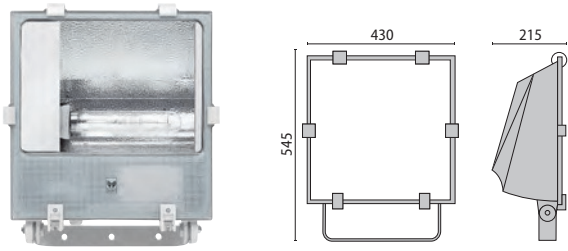

LEO A/I

IK09 15J xx7

LAMPHOLDER	WATTAGE	ILCOS	LBS	COLOUR/ RAL	CLASS		KELVIN	COS ϕ $\geq 0,9$	EEI	OPTIC	OPTIC BEAM	LIGHTSOURCE LUMEN OUTPUT	LUMINAIRE LUMEN OUTPUT	LIFETIME	L	°C	PART NUMBER	REMARKS	EURO	
Discharge - magnetic ballast 230 V 50 Hz																				
E40	1x150 W	ST-MT	HST-HIT	94	I	-	•	-	-	A35/I	-	-	-	-	-	-	-	05057594		
E40	1x150 W	ST	HST	94	I	-	•	-	-	A35/I	-	-	-	-	-	-	-	07042594		
E40	1x250 W	ST-MT	HST-HIT	94	I	-	•	-	-	A35/I	-	-	-	-	-	-	-	05057694		
E40	1x250 W	ST	HST	94	I	-	•	-	-	A35/I	-	-	-	-	-	-	-	07043294		
E40	1x400 W	ST-MT	HST-HIT	94	I	-	•	-	-	A35/I	-	-	-	-	-	-	-	05057794		
E40	1x400 W	ST	HST	94	I	-	•	-	-	A35/I	-	-	-	-	-	-	-	07044494		
RX7S	1x150 W	SD-MD	HST-DE-MF-HIT-DE	94	I	-	•	-	-	A35/I	-	-	-	-	-	-	-	05058094		

Discharge - magnetic ballast 230 V 50 Hz for HPI-T Plus lamp

E40	1x250 W	MT	HIT-CE	94	I	-	•	-	-	A35/I	-	-	-	-	-	-	-	05057894		
E40	1x250 W	MT	HIT-CE	94	I	-	•	-	-	A35/I	-	-	-	-	-	-	-	07003994		
E40	1x400 W	MT	HIT-CE	94	I	-	•	-	-	A35/I	-	-	-	-	-	-	-	05057994		
E40	1x400 W	MT	HIT-CE	94	I	-	•	-	-	A35/I	-	-	-	-	-	-	-	07004094