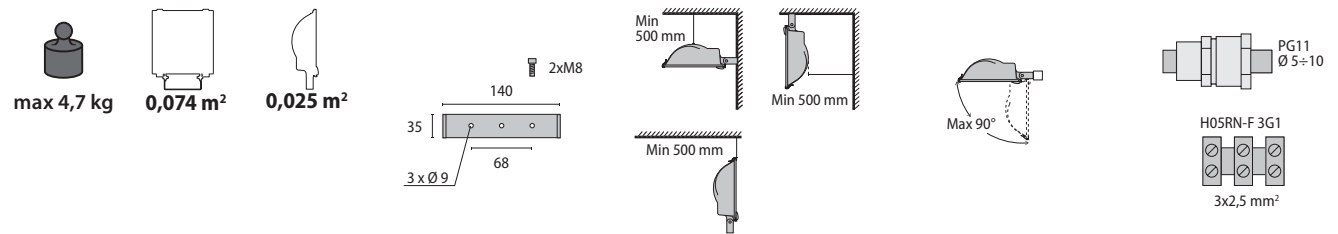

JOLLY 2 C/I

IK08 6J xx5

LAMPHOLDER	WATTAGE	ILCOS	LBS	COLOUR/ RAL	CLASS		KELVIN	COS φ ≥ 0.9	EEI	OPTIC	OPTIC BEAM	LIGHTSOURCE LUMEN OUTPUT	LUMINAIRE LUMEN OUTPUT	LIFETIME	L	°C	PART NUMBER	REMARKS	EURO
Discharge - magnetic ballast 230 V 50 Hz																			
RX7S	1x150 W	SD-MD	HST-DE-MF-HIT-DE	94	I	-	-	-	-	C/I	-	-	-	-	-	-	05225894		
Fc2	1x250 W	SD-MD	HST-DE-HIT-DE	94	I	-	-	-	-	C/I	-	-	-	-	-	-	05225994		

JOLLY 1

JOLLY 2