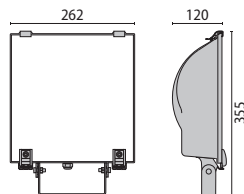

JOLLY 1 C/I

IK07 3J xx5

LAMPHOLDER	WATTAGE	ILCOS	LBS	COLOUR/ RAL	CLASS		KELVIN	COS ϕ ≥ 0.9	EEL	OPTIC	OPTIC BEAM	LIGHTSOURCE LUMEN OUTPUT	LUMINAIRE LUMEN OUTPUT	LIFETIME	L	°C	PART NUMBER	REMARKS	EURO	
Discharge - magnetic ballast 230 V 50 Hz																				
RX7S	1x70 W	SD-MD	HST-DE-MF-HIT-DE	94	I	-	-	-	-	C/I	-	-	-	-	-	-	-	05226794		
RX7S	1x150 W	SD-MD	HST-DE-MF-HIT-DE	94	I	-	-	-	-	C/I	-	-	-	-	-	-	-	05226894		

K) When Kelvin degree information is provided, the fixture is complete with lamp.