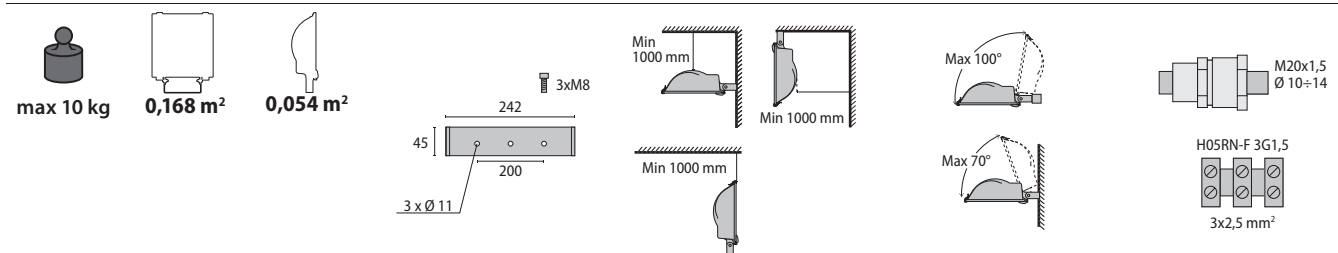

JOLLY 2 C/I

IK08 6J xx5

LAMPHOLDER	WATTAGE	ILCOS	LBS	COLOUR/ RAL	CLASS		KELVIN	COS φ ≥ 0.9	EEI	OPTIC	OPTIC BEAM	LIGHTSOURCE LUMEN OUTPUT	LUMINAIRE LUMEN OUTPUT	LIFETIME	L	°C	PART NUMBER	REMARKS	EURO
Discharge - magnetic ballast 230 V 50 Hz																			
RX7S	1x150 W	SD-MD	HST-DE-MF-HIT-DE	94	I	-	-	-	-	C/I	-	-	-	-	-	-	05225894		
Fc2	1x250 W	SD-MD	HST-DE-HIT-DE	94	I	-	-	-	-	C/I	-	-	-	-	-	-	05225994		

JOLLY 1

JOLLY 2